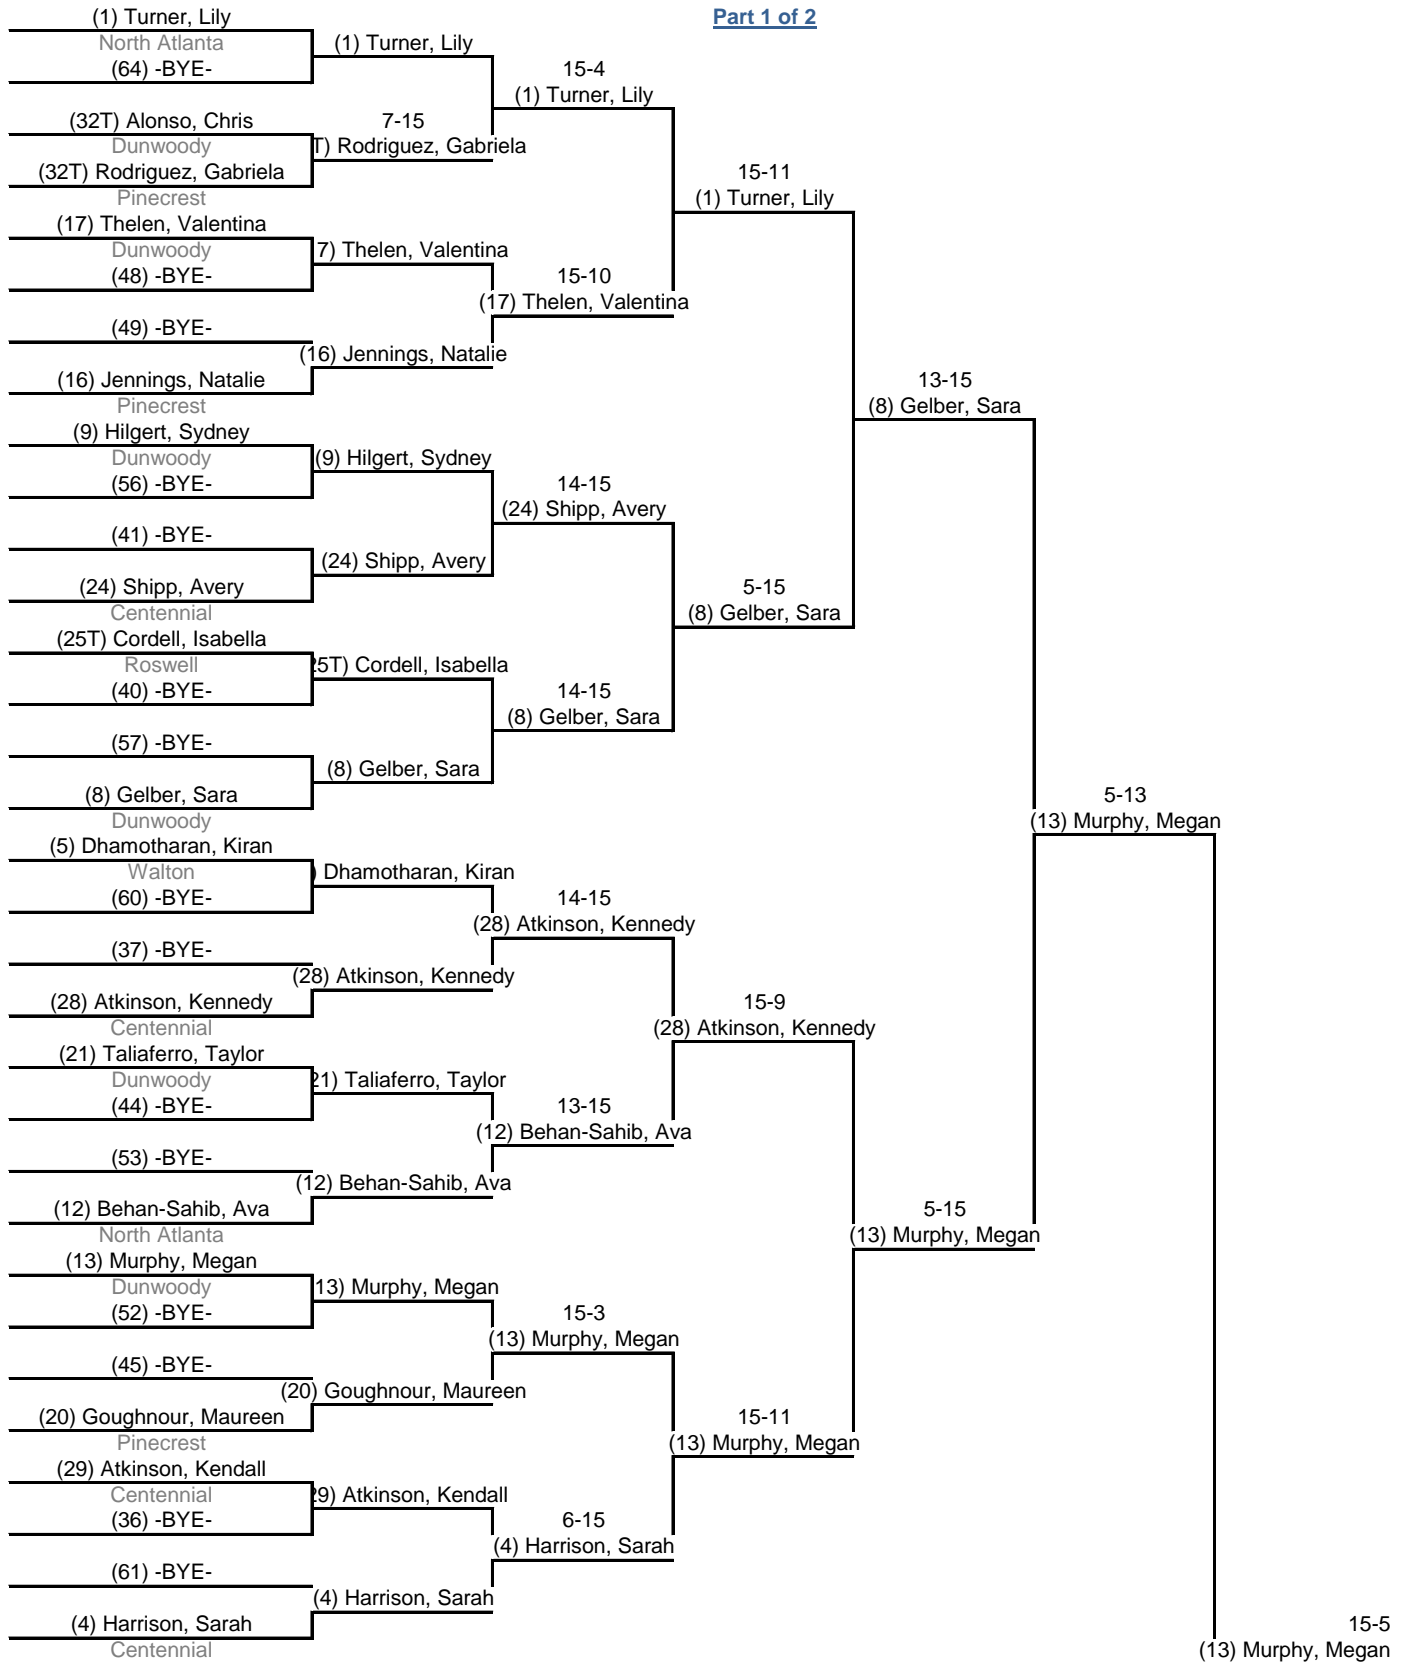

Table of 64

Table of 32

Table of 16

Table of 8

Semi-finals

Final

Ended 1:16 PM

Ended 2:14 PM

Ended 2:36 PM

Ended 2:59 PM

Ended 3:29 PM

Ended 4:06 PM

Part 1 of 2

Table of 64

Table of 32

Table of 16

Table of 8

Semi-finals

Final

Ended 1:16 PM

Ended 2:14 PM

Ended 2:36 PM

Ended 2:59 PM

Ended 3:29 PM