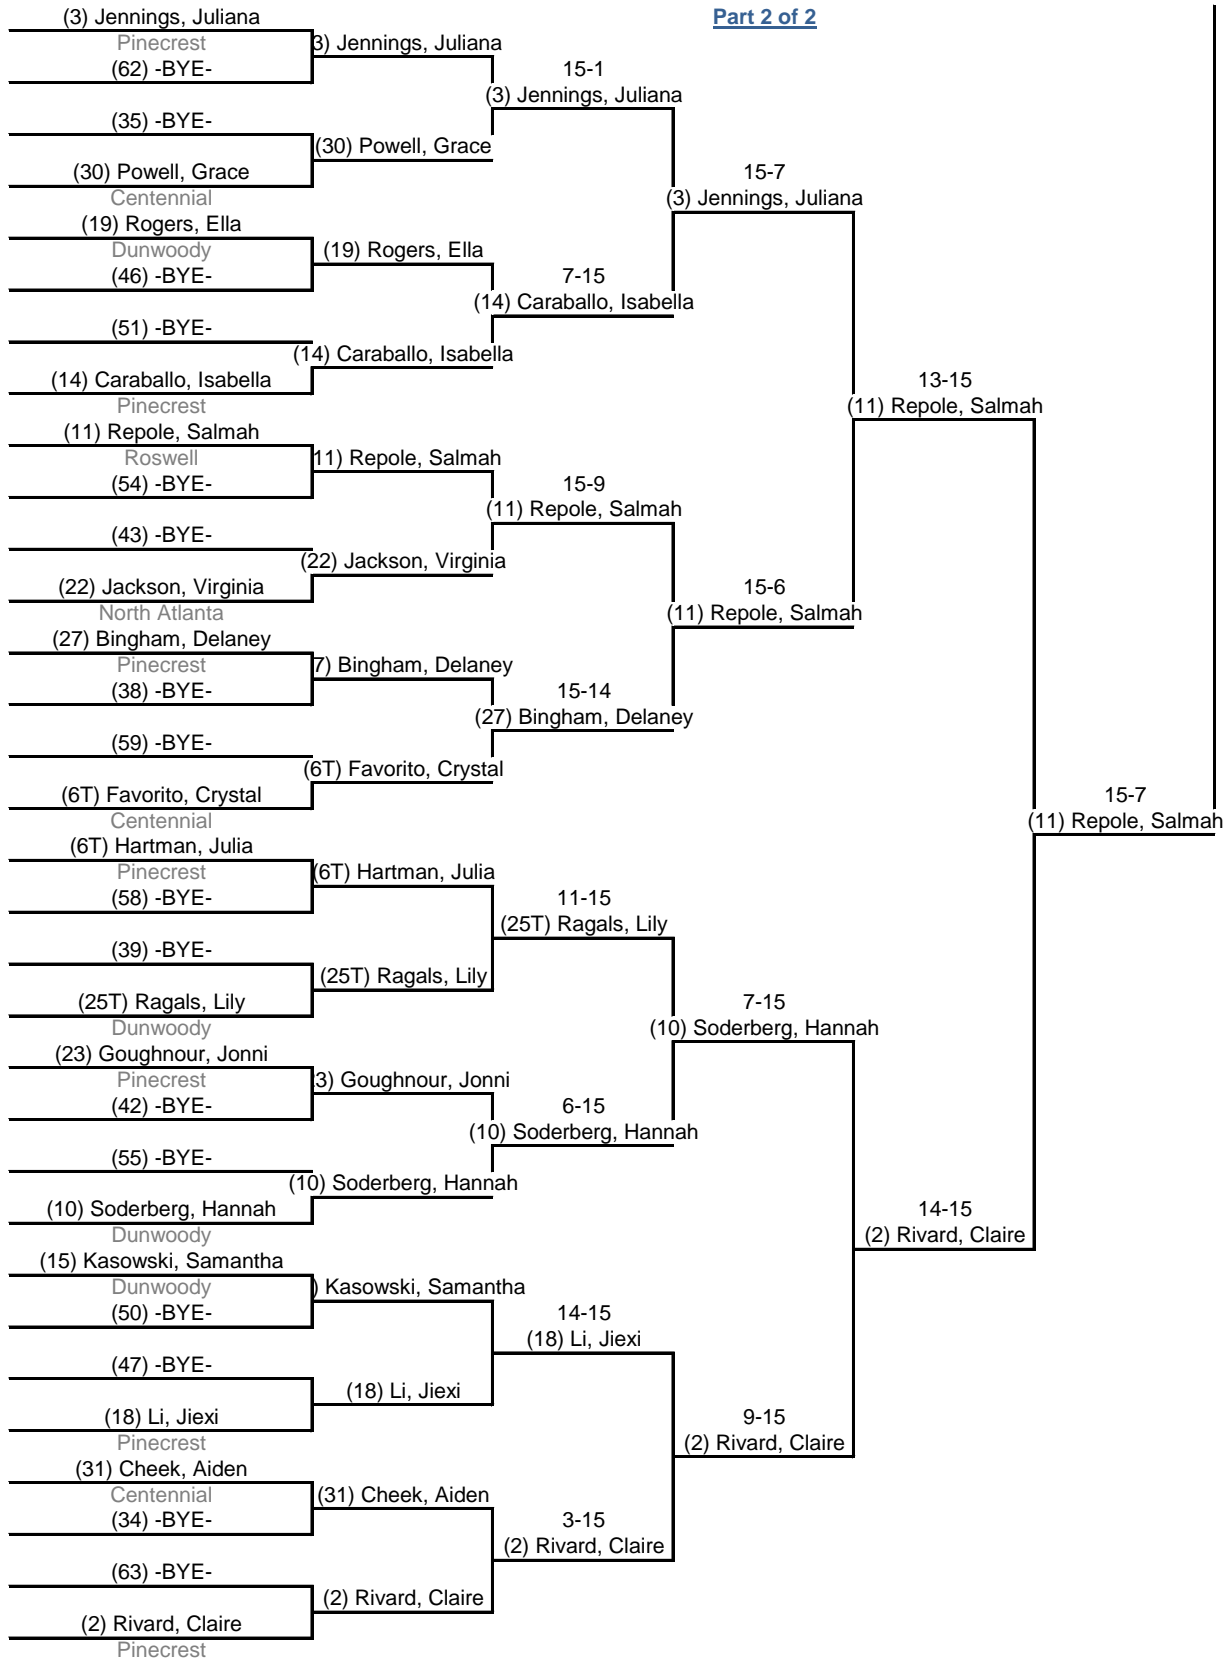

Table of 64

Table of 32

Table of 16

Table of 8

Semi-finals

Final

Ended 1:16 PM

Ended 2:14 PM

Ended 2:36 PM

Ended 2:59 PM

Ended 3:29 PM

Ended 4:06 PM

Part 2 of 2

Georgia High School Fencing League: 2018-19 Round 1

15 Sep 18 - Walton

Women's Épée

Final Results

Place	Name	School	Points Earned
1	Murphy, Megan	Dunwoody	64
2	Repole, Salmah	Roswell	52
3 T	Gelber, Sara	Dunwoody	40
3 T	Rivard, Claire	Pinecrest	40
5	Turner, Lily	North Atlanta	32
6	Jennings, Juliana	Pinecrest	30
7	Soderberg, Hannah	Dunwoody	28
8	Atkinson, Kennedy	Centennial	26
9	Harrison, Sarah	Centennial	18
10	Behan-Sahib, Ava	North Atlanta	17
11	Caraballo, Isabella	Pinecrest	16
12	Thelen, Valentina	Dunwoody	15
13	Li, Jiexi	Pinecrest	14
14	Shipp, Avery	Centennial	13
15	Ragals, Lily	Dunwoody	12
16	Bingham, Delaney	Pinecrest	11
17	Dhamotharan, Kiran	Walton	
18 T	Favorito, Crystal	Centennial	
18 T	Hartman, Julia	Pinecrest	
20	Hilgert, Sydney	Dunwoody	
21	Kasowski, Samantha	Dunwoody	
22	Jennings, Natalie	Pinecrest	
23	Rogers, Ella	Dunwoody	
24	Goughnour, Maureen	Pinecrest	
25	Taliaferro, Taylor	Dunwoody	
26	Jackson, Virginia	North Atlanta	
27	Goughnour, Jonni	Pinecrest	
28	Cordell, Isabella	Roswell	
29	Atkinson, Kendall	Centennial	
30	Powell, Grace	Centennial	
31	Cheek, Aiden	Centennial	
32	Rodriguez, Gabriela	Pinecrest	
33	Alonso, Chris	Dunwoody	
34	Pinnock, Hannah	Centennial	
35	Katz, Jillian	Centennial	
36	Sams, Shring	Centennial	
37	Beavers, Tarina	Centennial	
38	Camera, Alex	Centennial	
39	Bradley, Brooke	Centennial	
40	Taliaferro, Kathryn	Dunwoody	
41	Jones, Ally	Roswell