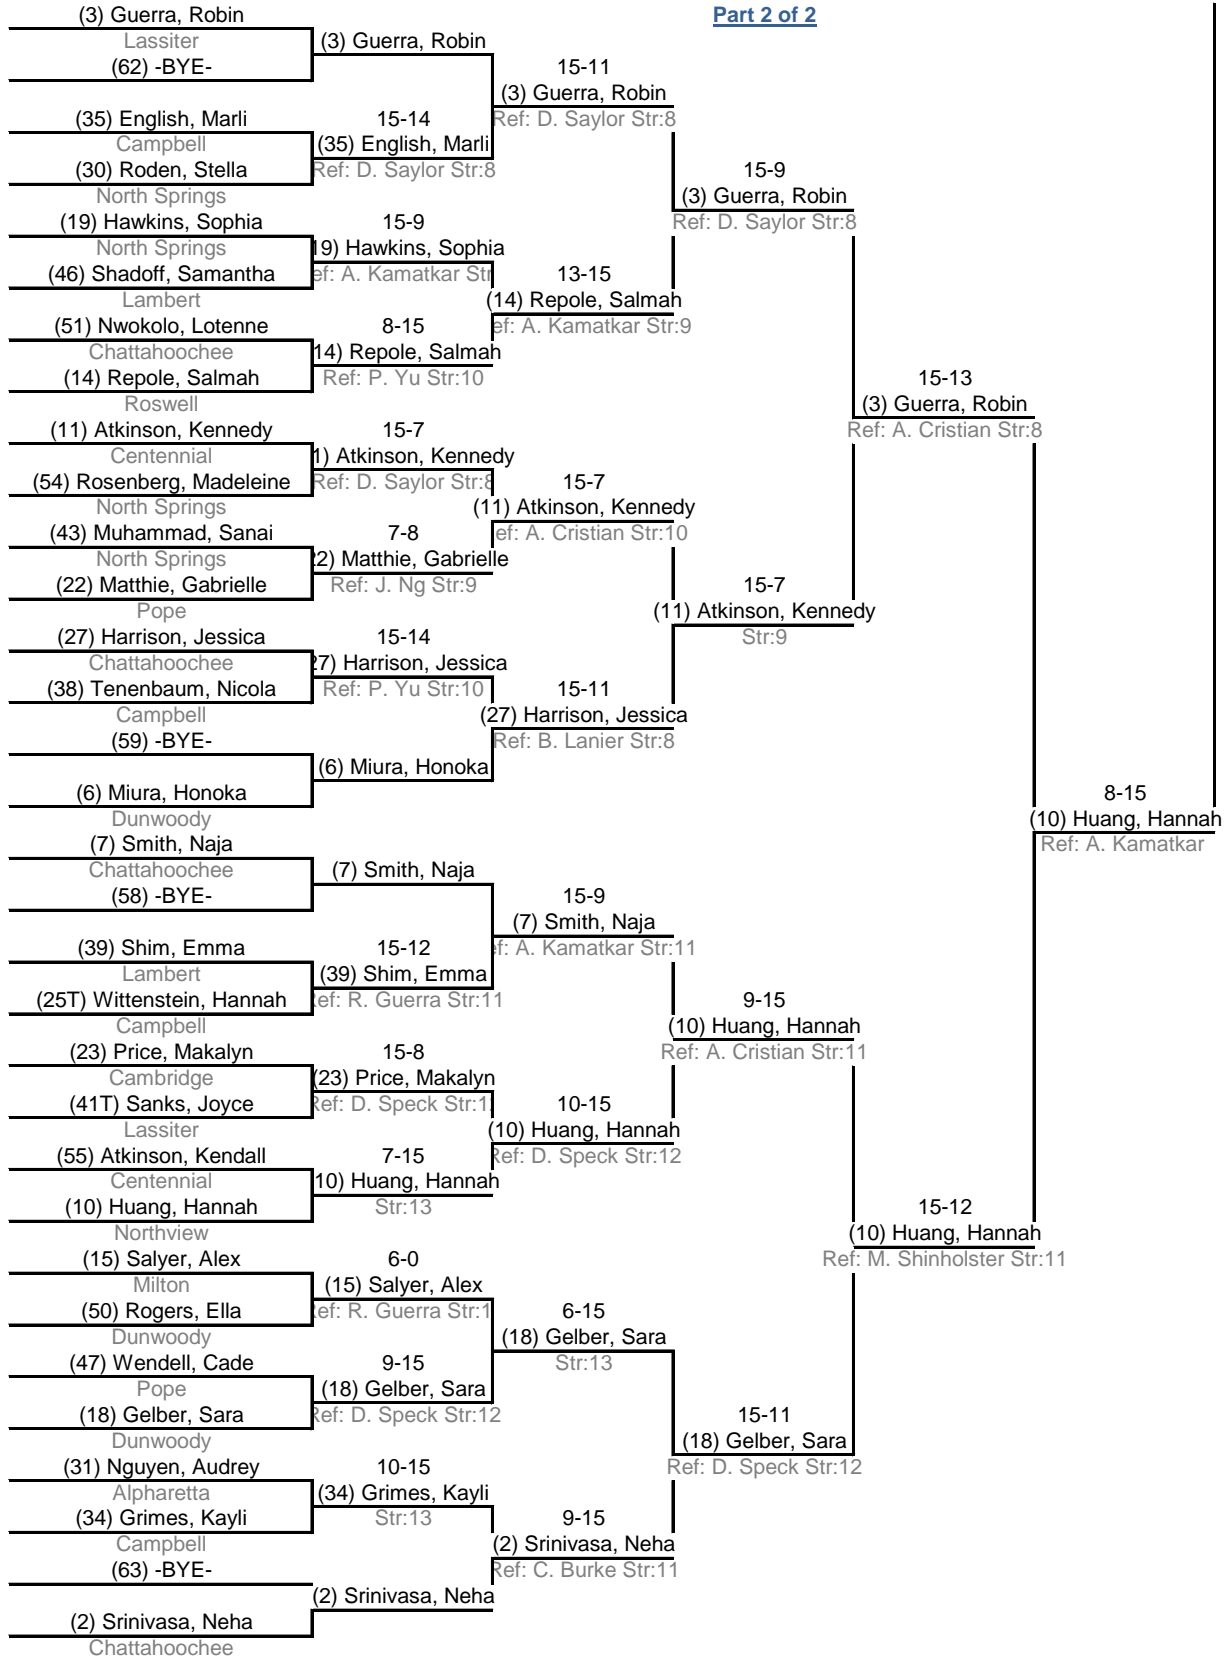

Table of 64	Table of 32	Table of 16	Table of 8	Semi-finals	Final
Ended 1:45 PM	Ended 2:37 PM	Ended 3:06 PM	Ended 3:37 PM	Ended 4:12 PM	Ended 4:47 PM

Part 2 of 2

Georgia High School Fencing League: Individual Championship

25 Jan 20 - Alpharetta

Women's Épée

Final Results

Place	Name	School	Points Earned
1	Lee, Calla	Lambert	128
2	Huang, Hannah	Northview	104
3 T	Guerra, Robin	Lassiter	80
3 T	James, Josie	Dunwoody	80
5	Gilbreth, Gracie	Northview	64
6	Atkinson, Kennedy	Centennial	60
7	Dada, Madeleine	North Springs	56
8	Gelber, Sara	Dunwoody	52
9	Srinivasa, Neha	Chattahoochee	36
10	Lim, Christina	Northview	34
11	Smith, Naja	Chattahoochee	32
12	Repole, Salmah	Roswell	30
13	Murphy, Megan	Dunwoody	28
14	Freitas, Christina	Pope	26
15	Rodriguez, Gabriela	Pinecrest	24
16	Harrison, Jessica	Chattahoochee	22
17	Miura, Honoka	Dunwoody	16
18	Manekar, Pooja	Northview	15
19	Tran, Tina	Chattahoochee	14
20	Salyer, Alex	Milton	13
21	Hawkins, Sophia	North Springs	12
22	Cai, Catelynn	Alpharetta	11
23	Matthie, Gabrielle	Pope	10
24	Price, Makalyn	Cambridge	9
25	Davis, Madelyn	Milton	8
26	Kasowski, Samantha	Dunwoody	7
27	Bybee, Lucy	North Atlanta	6
28	Grimes, Kayli	Campbell	5
29	English, Marli	Campbell	4
30	Gijo, Simline	Milton	3
31	Shim, Emma	Lambert	2
32	Pollien, Maddie	Pope	1
33	Kim, Kayley	Lambert	
34	Wittenstein, Hannah	Campbell	
35	Jennings, Natalie	Pinecrest	
36	Roden, Stella	North Springs	
37	Nguyen, Audrey	Alpharetta	
38	Law, Emma	Pope	
39	Tuttle, Julia	Lassiter	
40	Tenenbaum, Nicola	Campbell	
41	Shani-Wahba, Ziv	Chattahoochee	
42 T	Mazlout, Mayssam	Northview	
42 T	Sanks, Joyce	Lassiter	
44	Muhammad, Sanai	North Springs	
45	Hilgert, Sydney	Dunwoody	
46	Brooks, Mya	Lassiter	
47	Shadoff, Samantha	Lambert	
48	Wendell, Cade	Pope	
49	Shani-Wahba, Noam	Chattahoochee	
50	Rogers, Ella	Dunwoody	
51	Nwokolo, Lotenne	Chattahoochee	
52	Carroll, Ellan	Milton	
53	Challa, Akshara	Walton	
54	Rosenberg, Madeleine	North Springs	
55	Atkinson, Kendall	Centennial	
56	Reese, Yamari	North Springs	
57	Bowman, Alice	Campbell	
58 T	Burke, Kate	Lassiter	
58 T	Shipp, Avery	Centennial