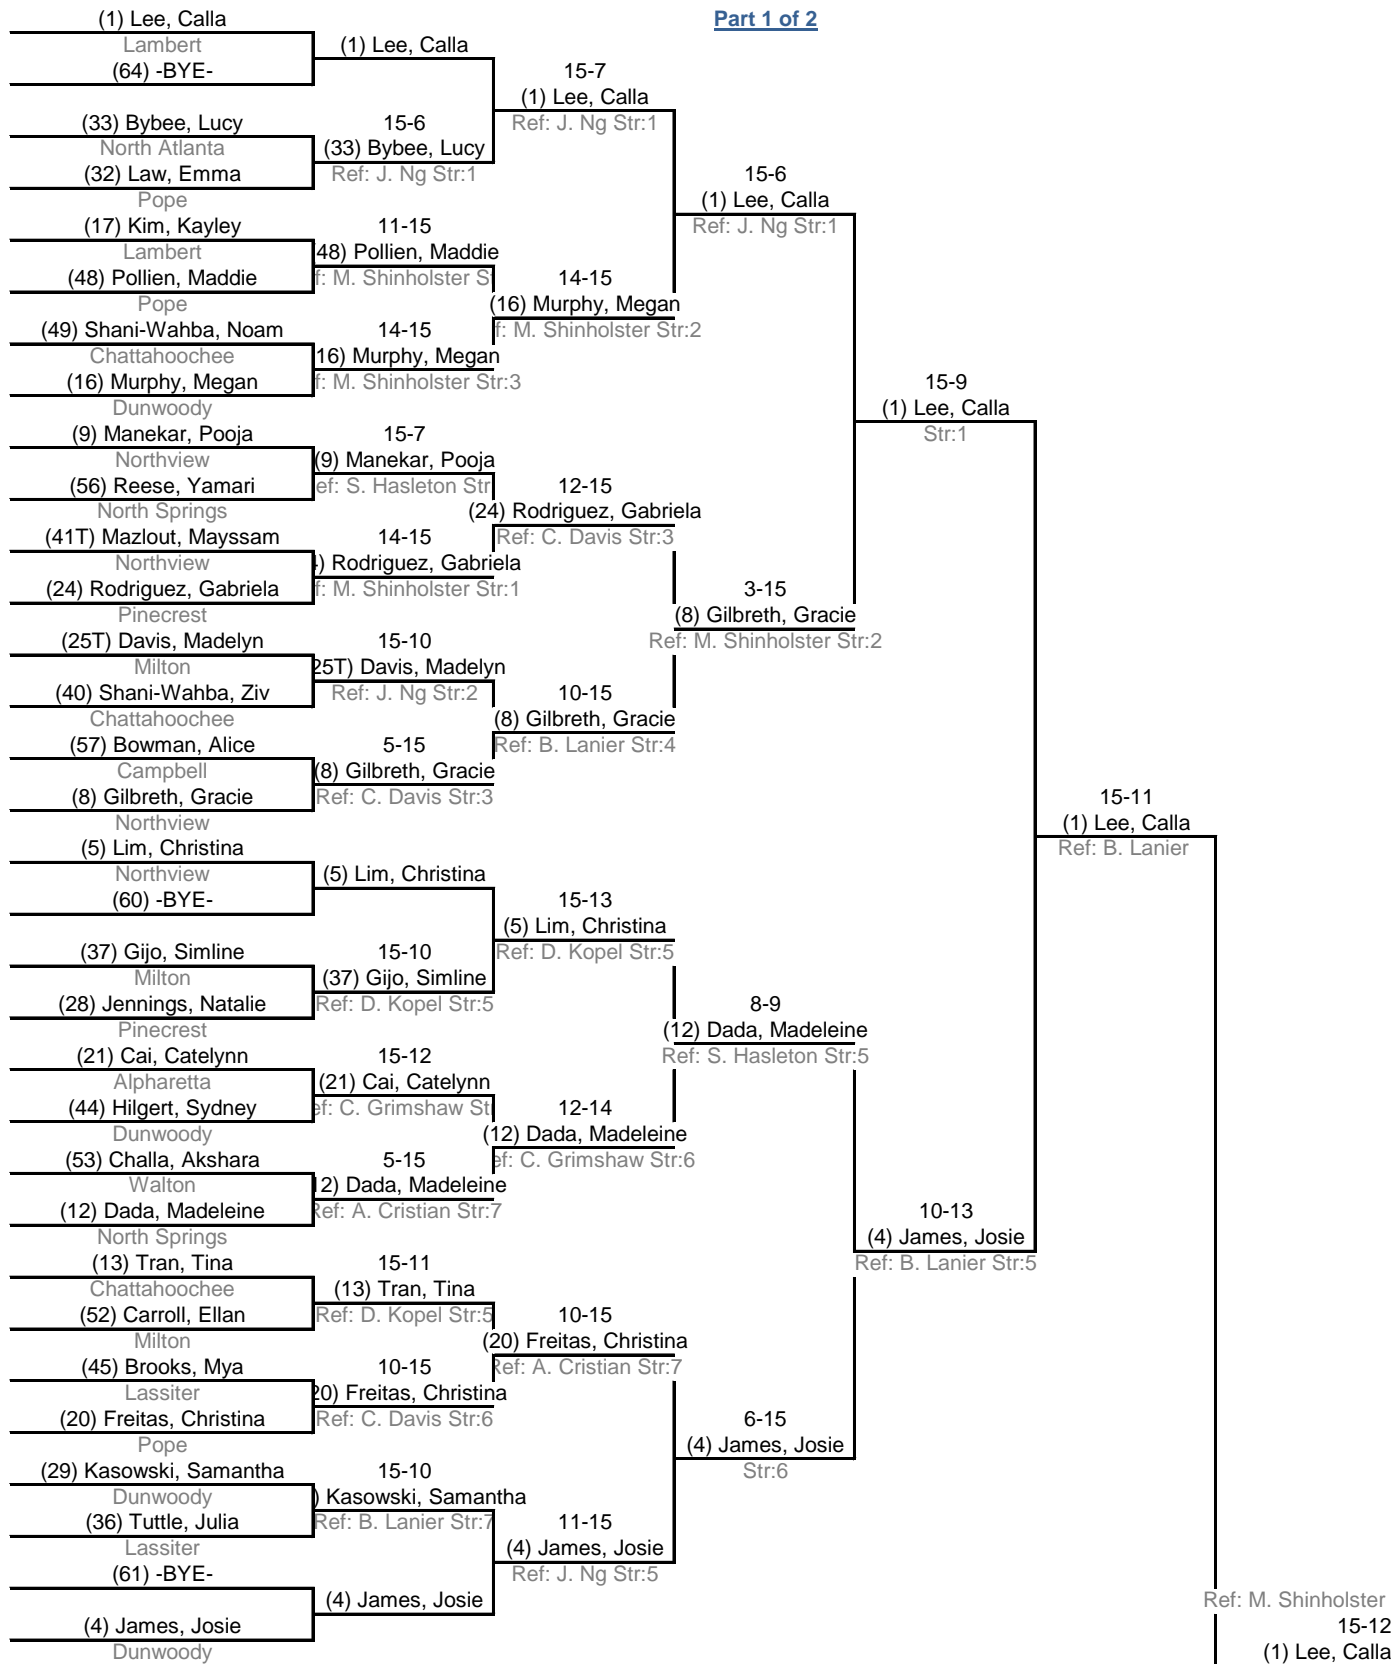

Round 2: Direct Elimination

12:45 PM - 4:48 PM

Table of 64	Table of 32	Table of 16	Table of 8	Semi-finals	Final
Ended 1:45 PM	Ended 2:37 PM	Ended 3:06 PM	Ended 3:37 PM	Ended 4:12 PM	Ended 4:47 PM

Part 1 of 2