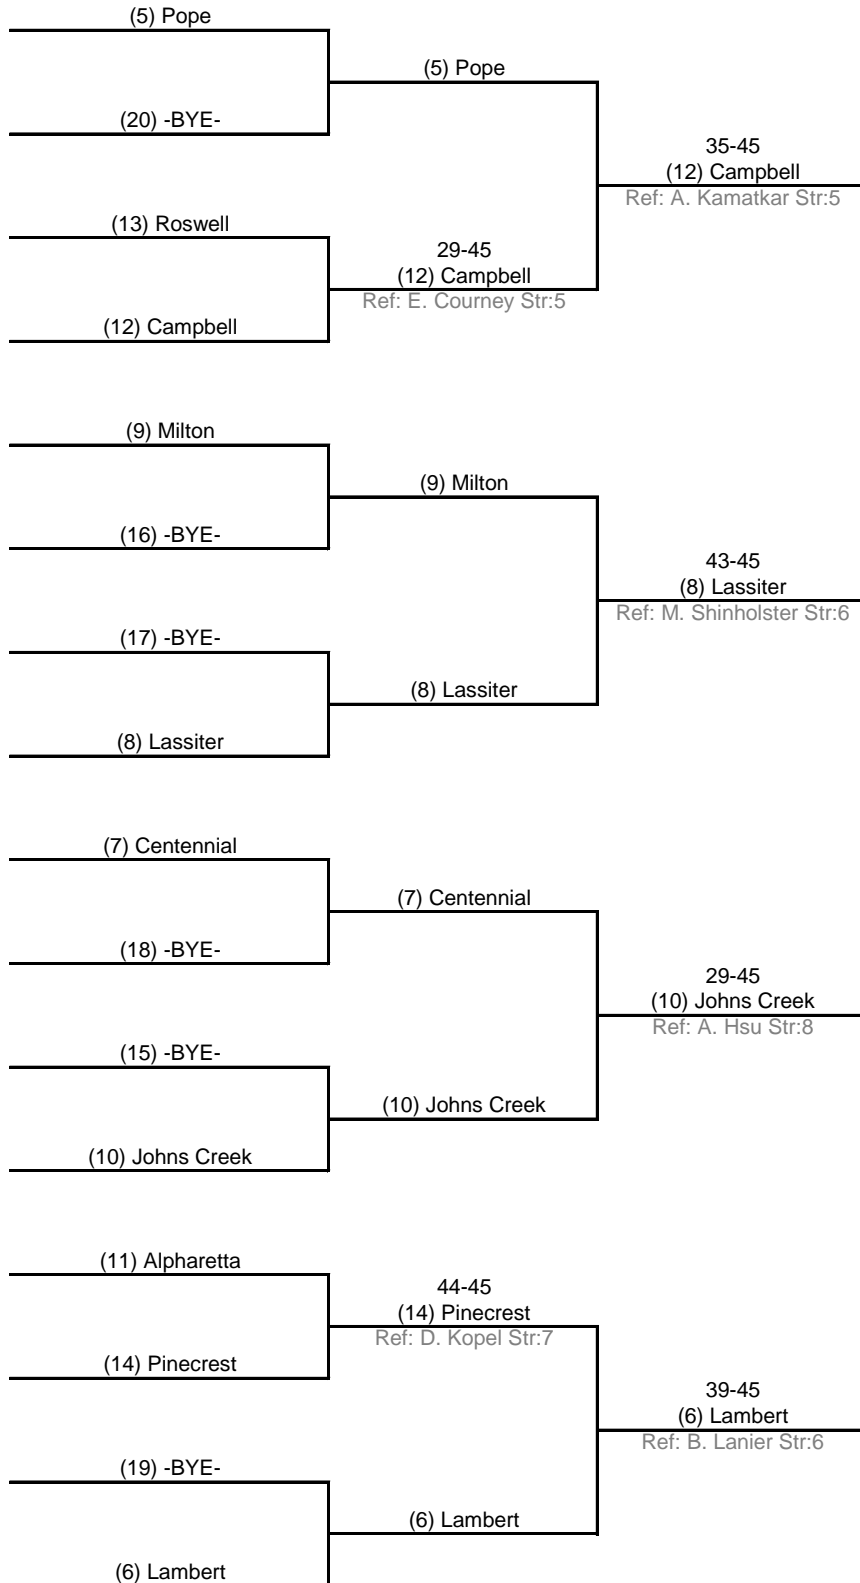

Georgia High School Fencing League: Team Championship
1 Feb 20 - North Springs
Team Women's Épée
Round 1: Direct Elimination

Table of 8

Georgia High School Fencing League: Team Championship
1 Feb 20 - North Springs
Team Women's Épée

Round 1: Match Scores

Table of 16

Match 1					Match 2									
#	(12) Campbell	TS	Score	TS	(13) Roswell	#	(14) Pinecrest	TS	Score	TS	(11) Alpharetta	#		
6	Bowman, Alice	5	5	1	1	3	6	Jennings, Natalie	1	1	5	5	Cai, Catelynn	3
5	Grimes, Kayli	5	10	2	1	1	5	Rodriguez, Gabriela	0	1	5	0	Nguyen, Audrey	1
4	English, Marli	5	15	7	5	2	4	Goughnour, Jonni	0	1	5	0	Gaines, Camryn	2
6	Bowman, Alice	5	20	9	2	1	6	Jennings, Natalie	14	15	18	13	Nguyen, Audrey	1
4	English, Marli	5	25	19	10	R	4	Goughnour, Jonni	5	20	25	7	Cai, Catelynn	3
5	Grimes, Kayli	1	26	19	0	2	5	Rodriguez, Gabriela	10	30	29	4	Gaines, Camryn	2
4	English, Marli	9	35	25	6	1	4	Goughnour, Jonni	4	34	35	6	Nguyen, Audrey	1
6	Bowman, Alice	5	40	26	1	2	R	Li, Jiexi	6	40	38	3	Gaines, Camryn	2
R	Tenenbaum, Nicola	5	45	29	3	R	5	Rodriguez, Gabriela	5	45	44	6	Cai, Catelynn	3
V45 D29					V45 D44									

Table of 8

Match 1					Match 2									
#	(12) Campbell	TS	Score	TS	(5) Pope	#	(8) Lassiter	TS	Score	TS	(9) Milton	#		
6	Tenenbaum, Nicola	4	4	5	5	3	3	Guerra, Robin	3	3	5	5	Gijo, Simline	6
5	Bowman, Alice	2	6	10	5	1	1	Sanks, Joyce	5	8	10	5	Davis, Madelyn	5
4	Grimes, Kayli	3	9	15	5	2	2	Burke, Kate	2	10	15	5	Salyer, Alex	4
6	Tenenbaum, Nicola	11	20	20	5	R	1	Sanks, Joyce	6	16	18	3	Gijo, Simline	6
R	English, Marli	5	25	24	4	3	3	Guerra, Robin	4	20	25	7	Salyer, Alex	4
5	Bowman, Alice	5	30	28	4	2	2	Burke, Kate	5	25	30	5	Davis, Madelyn	5
R	English, Marli	5	35	30	2	R	1	Sanks, Joyce	4	29	32	2	Salyer, Alex	4
6	Tenenbaum, Nicola	5	40	33	3	2	2	Burke, Kate	9	38	37	5	Gijo, Simline	6
5	Bowman, Alice	5	45	35	2	3	3	Guerra, Robin	7	45	43	6	Davis, Madelyn	5
V45 D35					V45 D43									

Match 3						
#	(10) Johns Creek	TS	Score	TS	(7) Centennial	#
6	Feng, Kelly	5	5	0	0	3
5	Huynh, Olivia	5	10	0	0	1
4	Li, Nicole	5	15	8	8	2
6	Feng, Kelly	5	20	8	0	1
4	Li, Nicole	5	25	14	6	3
5	Huynh, Olivia	5	30	17	3	2
R	Carr, Stephanie	3	33	23	6	R
6	Feng, Kelly	7	40	26	3	2
5	Huynh, Olivia	5	45	29	3	3
V45 D29						

Match 4						
#	(6) Lambert	TS	Score	TS	(14) Pinecrest	#
6	Shim, Emma	4	4	5	5	3
5	Lee, Calla	6	10	8	3	1
4	Kim, Kayley	5	15	15	7	2
6	Shim, Emma	5	20	18	3	1
4	Kim, Kayley	5	25	22	4	3
5	Lee, Calla	5	30	25	3	2
4	Kim, Kayley	5	35	28	3	R
6	Shim, Emma	5	40	35	7	2
5	Lee, Calla	5	45	39	4	3
V45 D39