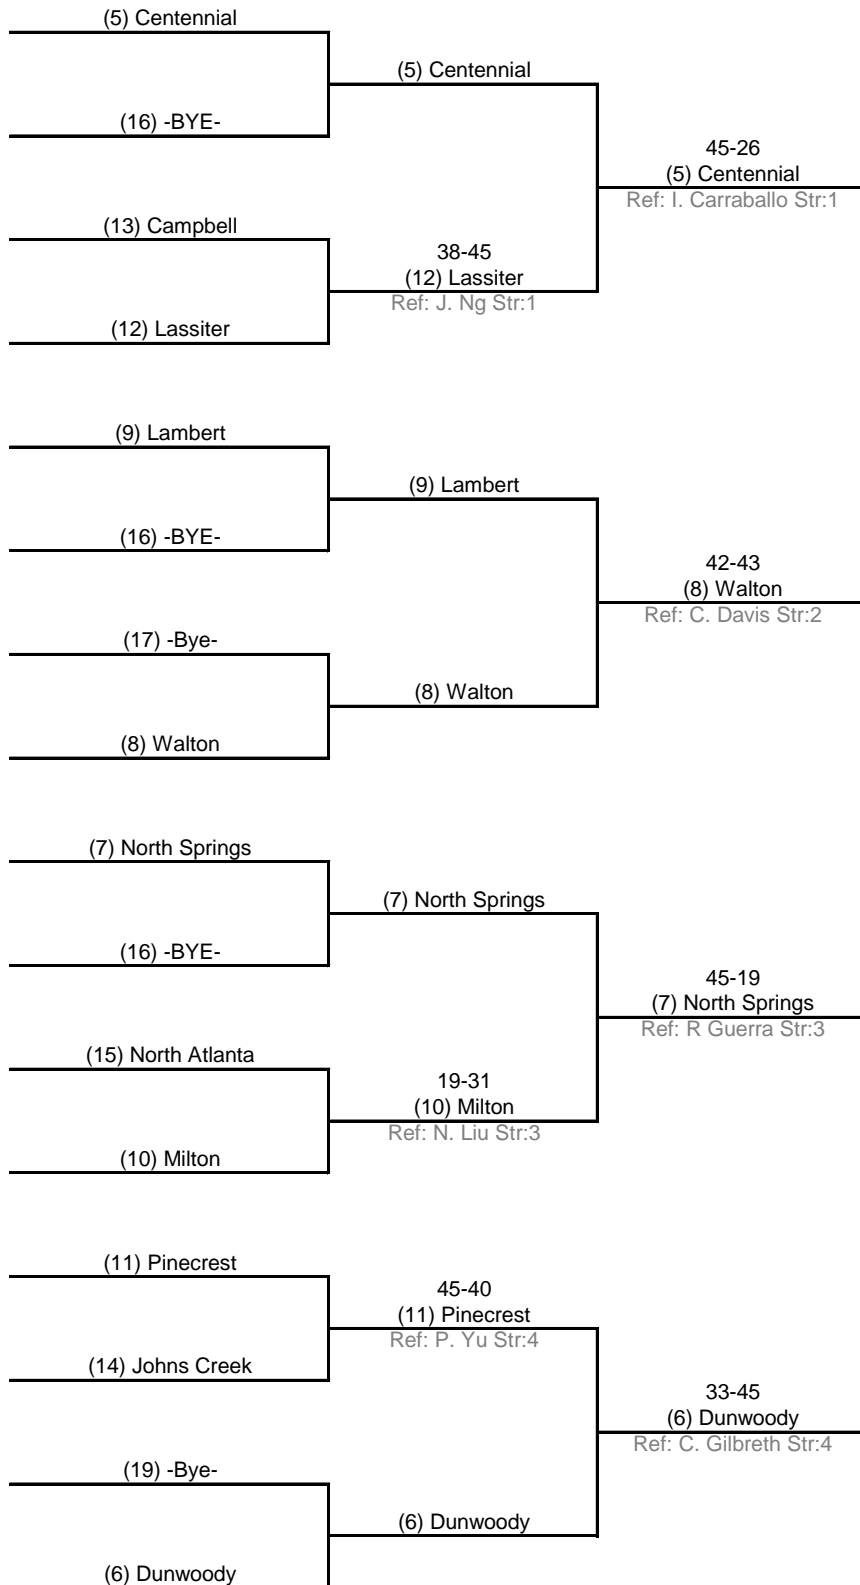

Georgia High School Fencing League: Team Championship
1 Feb 20 - North Springs
Team Men's Épée
Round 1: Direct Elimination

Table of 8

Georgia High School Fencing League: Team Championship
1 Feb 20 - North Springs
Team Men's Épée

Round 1: Match Scores

Table of 16

Match 1					Match 2									
#	(12) Lassiter	TS	Score	TS	(13) Campbell	#	(10) Milton	TS	Score	TS	(15) North Atlanta	#		
6	Merritt, Ross	2	2	5	5	Baskin, Miles	3	5	5	1	1	Johnson, Javonte	6	
5	Chen, Jesse	8	10	7	2	Breathnach, Jimmy	1	2	7	1	0	Debellotte, Shemar	5	
4	Tucker, Evan	5	15	15	8	Raymond, Max	2	3	10	2	1	Winston-Morgan, Bryce	4	
6	Merritt, Ross	5	20	16	1	Hein, Kieran	R	1	4	14	4	Povlot, Ethan	R	
4	Tucker, Evan	0	20	19	3	Baskin, Miles	3	3	0	14	5	1	Winston-Morgan, Bryce	4
5	Chen, Jesse	10	30	25	6	Raymond, Max	2	2	16	8	3	Debellotte, Shemar	5	
4	Tucker, Evan	0	30	25	0	Hein, Kieran	R	1	3	19	11	3	Winston-Morgan, Bryce	4
6	Merritt, Ross	10	40	35	10	Raymond, Max	2	R	7	26	15	4	Povlot, Ethan	R
5	Chen, Jesse	5	45	38	3	Baskin, Miles	3	3	5	31	19	4	Debellotte, Shemar	5
Final result		V45	D38											
						V31	D19							

Match 3

#	(14) Johns Creek	TS	Score	TS	(11) Pinecrest	#	
3	Wang, Maxwell	5	5	0	0	Smith, Trip	6
1	Jahng, Andrew	1	6	10	10	Crane, Matthew	5
2	Lingle, Micah	5	11	13	3	Figueredo, Alberto	4
1	Jahng, Andrew	3	14	15	2	Smith, Trip	6
3	Wang, Maxwell	9	23	23	8	Figueredo, Alberto	4
2	Lingle, Micah	3	26	30	7	Crane, Matthew	5
1	Jahng, Andrew	0	26	30	0	Figueredo, Alberto	4
2	Lingle, Micah	8	34	40	10	Smith, Trip	6
3	Wang, Maxwell	6	40	45	5	Crane, Matthew	5
		D40	V45				

Table of 8

Match 1					Match 2									
#	(12) Lassiter	TS	Score	TS	(5) Centennial	#	(8) Walton	TS	Score	TS	(9) Lambert	#		
6	Merritt, Ross	0	0	5	5	Walker, Drew	3	6	3	5	5	Marston, Joshua	3	
5	Chen, Jesse	9	9	10	5	Uribe, Nico	1	5	8	10	5	Yang, Taeyoung	1	
4	Tucker, Evan	2	11	15	5	Parnas, Ely	2	4	7	15	13	3	Pak, Matthew	2
6	Merritt, Ross	2	13	20	5	Parnas, Apollo	R	6	5	20	14	1	Tong, Albert	R
4	Tucker, Evan	1	14	25	5	Walker, Drew	3	4	5	25	21	7	Marston, Joshua	3
5	Chen, Jesse	3	17	30	5	Parnas, Ely	2	5	2	27	25	4	Pak, Matthew	2
4	Tucker, Evan	1	18	35	5	Parnas, Apollo	R	4	4	31	35	10	Tong, Albert	R
6	Merritt, Ross	5	23	40	5	Parnas, Ely	2	6	7	38	38	3	Pak, Matthew	2
5	Chen, Jesse	3	26	45	5	Walker, Drew	3	5	5	43	42	4	Marston, Joshua	3
		D26	V45											
						V43	D42							

Match 3

#	(10) Milton	TS	Score	TS	(7) North Springs	#	
6	Song, Ervin	3	3	5	5	Wen, George	3
5	Newberry, Cole	1	4	10	5	McCubbins, Tyler	1
4	Nickerson, Edward	1	5	15	5	Norman, Christian	2
6	Song, Ervin	1	6	20	5	McCubbins, Tyler	1
4	Nickerson, Edward	0	6	25	5	Wen, George	3
5	Newberry, Cole	3	9	30	5	Norman, Christian	2
4	Nickerson, Edward	2	11	33	3	Madison, Reese	R
R	Banks, Ethan	4	15	40	7	Norman, Christian	2
5	Newberry, Cole	4	19	45	5	Wen, George	3
		D19	V45				

Match 4

#	(6) Dunwoody	TS	Score	TS	(11) Pinecrest	#	
3	Berkowitz, Jeffrey	5	5	4	4	Smith, Trip	6
1	Donovan, Blake	2	7	10	6	Crane, Matthew	5
2	Kopel, Jonathan	8	15	11	1	Figueredo, Alberto	4
1	Donovan, Blake	0	15	11	0	Smith, Trip	6
R	James, Sam	10	25	12	1	Figueredo, Alberto	4
2	Kopel, Jonathan	5	30	21	9	Crane, Matthew	5
1	Donovan, Blake	5	35	23	2	Ansley, David	R
2	Kopel, Jonathan	5	40	29	6	Smith, Trip	6
R	James, Sam	5	45	33	4	Crane, Matthew	5
		V45	D33