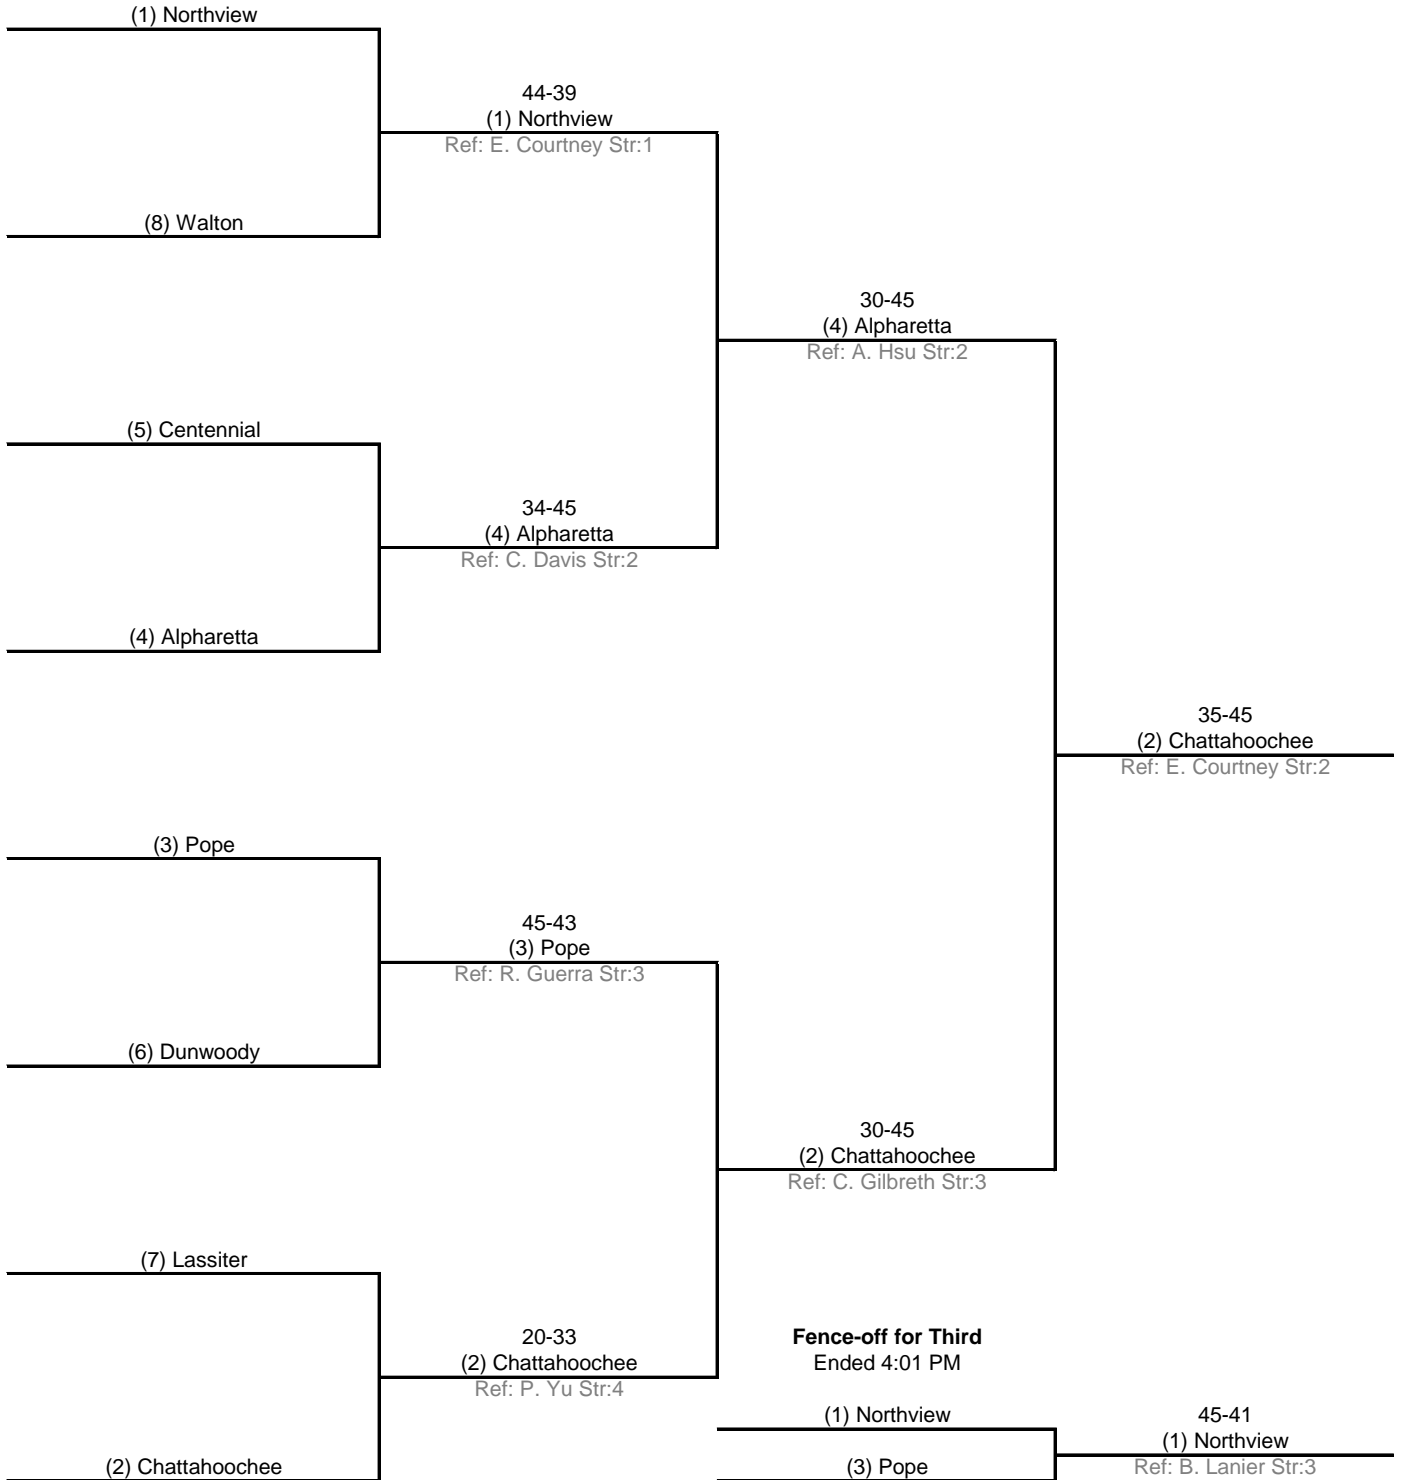

Round 2: Direct Elimination

Table of 8

Semi-finals

Final

Georgia High School Fencing League: Team Championship
1 Feb 20 - North Springs
Team Men's Épée

Round 2: Match Scores

Table of 8

Match 1					Match 2										
#	(8) Walton	TS	Score	TS	(1) Northview	#	(4) Alpharetta	TS	Score	TS	(5) Centennial	#			
6	Catanese, Daniel	5	5	0	0	Gilbreth, Miles	3	Xu, Alex	5	5	1	1	Walker, Drew	3	
5	Juston, Ambroise	4	9	7	7	Park, David	1	5	10	5	4	Parnas, Apollo	1		
4	Thalhimer, Jacob	0	9	15	8	Lee, Kenneth	2	4	14	8	3	Parnas, Ely	2		
6	Catanese, Daniel	4	13	20	5	Park, David	1	6	20	10	2	Parnas, Apollo	1		
4	Thalhimer, Jacob	3	16	25	5	Gilbreth, Miles	3	4	25	19	9	Walker, Drew	3		
5	Juston, Ambroise	9	25	30	5	Lee, Kenneth	2	5	30	21	2	Parnas, Ely	2		
4	Thalhimer, Jacob	0	25	30	0	Park, David	1	4	35	25	4	Parnas, Apollo	1		
6	Catanese, Daniel	5	30	40	10	Yang, Justin	R	6	Xu, Alex	5	40	27	2	Parnas, Ely	2
5	Juston, Ambroise	9	39	44	4	Gilbreth, Miles	3	5	45	34	7	Walker, Drew	3		
D39 V44					V45 D34										

Match 3					Match 4								
#	(6) Dunwoody	TS	Score	TS	(3) Pope	#	(2) Chattahoochee	TS	Score	TS	(7) North Springs	#	
6	Kopel, Jonathan	4	4	5	5	Chambers, Matthew	3	3	5	2	2	Wen, George	6
5	Berkowitz, Jeffrey	6	10	9	4	Veller, Denis	1	1	8	6	4	Norman, Christian	5
4	Donovan, Blake	4	14	10	1	Shaw, Ian	2	2	15	8	2	McCubbins, Tyler	4
6	Kopel, Jonathan	6	20	15	5	Veller, Denis	1	1	20	11	3	Wen, George	6
4	Donovan, Blake	4	24	25	10	Chambers, Matthew	3	3	20	11	0	McCubbins, Tyler	4
R	James, Sam	6	30	28	3	Shaw, Ian	2	2	22	14	3	Norman, Christian	5
4	Donovan, Blake	3	33	35	7	Torres, Gray	R	1	22	14	0	McCubbins, Tyler	4
6	Kopel, Jonathan	3	36	40	5	Shaw, Ian	2	2	29	18	4	Wen, George	6
R	James, Sam	7	43	45	5	Chambers, Matthew	3	3	33	20	2	Norman, Christian	5
D43 V45					V33 D20								

Semi-Finals

Match 1					Match 2								
#	(4) Alpharetta	TS	Score	TS	(1) Northview	#	(2) Chattahoochee	TS	Score	TS	(3) Pope	#	
3	Xu, Alex	3	3	5	5	Gilbreth, Miles	6	3	5	4	4	Shaw, Ian	6
1	Liu, Darren	2	5	5	0	Park, David	5	1	6	10	6	Chambers, Matthew	5
2	Tinsley, Cole	10	15	14	9	Lee, Kenneth	4	2	14	15	5	Veller, Denis	4
1	Liu, Darren	4	19	16	2	Gilbreth, Miles	6	1	14	15	0	Shaw, Ian	6
3	Xu, Alex	6	25	18	2	Lee, Kenneth	4	3	25	21	6	Veller, Denis	4
2	Tinsley, Cole	5	30	21	3	Park, David	5	2	30	23	2	Chambers, Matthew	5
1	Liu, Darren	5	35	23	2	Lee, Kenneth	4	1	35	25	2	Veller, Denis	4
2	Tinsley, Cole	5	40	26	3	Gilbreth, Miles	6	2	40	28	3	Shaw, Ian	6
3	Xu, Alex	5	45	30	4	Park, David	5	3	45	30	2	Chambers, Matthew	5
V45 D30					V45 D30								

Finals

Match 1					Fence-off for Third								
#	(2) Chattahoochee	TS	Score	TS	(4) Alpharetta	#	(3) Pope	TS	Score	TS	(1) Northview	#	
3	Cho, Tyler	5	5	5	5	Xu, Alex	6	6	4	5	5	Gilbreth, Miles	3
1	Xu, Jeffrey	4	9	6	1	Tinsley, Cole	5	5	4	10	5	Lee, Kenneth	1
2	Moon, Ryan	6	15	10	4	Liu, Darren	4	4	6	15	5	Park, David	2
1	Xu, Jeffrey	5	20	16	6	Xu, Alex	6	6	14	20	5	Lee, Kenneth	1
3	Cho, Tyler	5	25	19	3	Liu, Darren	4	R	22	25	5	Gilbreth, Miles	3
2	Moon, Ryan	5	30	23	4	Tinsley, Cole	5	5	25	30	5	Park, David	2
1	Xu, Jeffrey	5	35	27	4	Liu, Darren	4	R	31	35	5	Yang, Justin	R
2	Moon, Ryan	4	39	31	4	Xu, Alex	6	6	32	35	0	Park, David	2
3	Cho, Tyler	6	45	35	4	Tinsley, Cole	5	5	41	45	10	Gilbreth, Miles	3
V45 D35					D41 V45