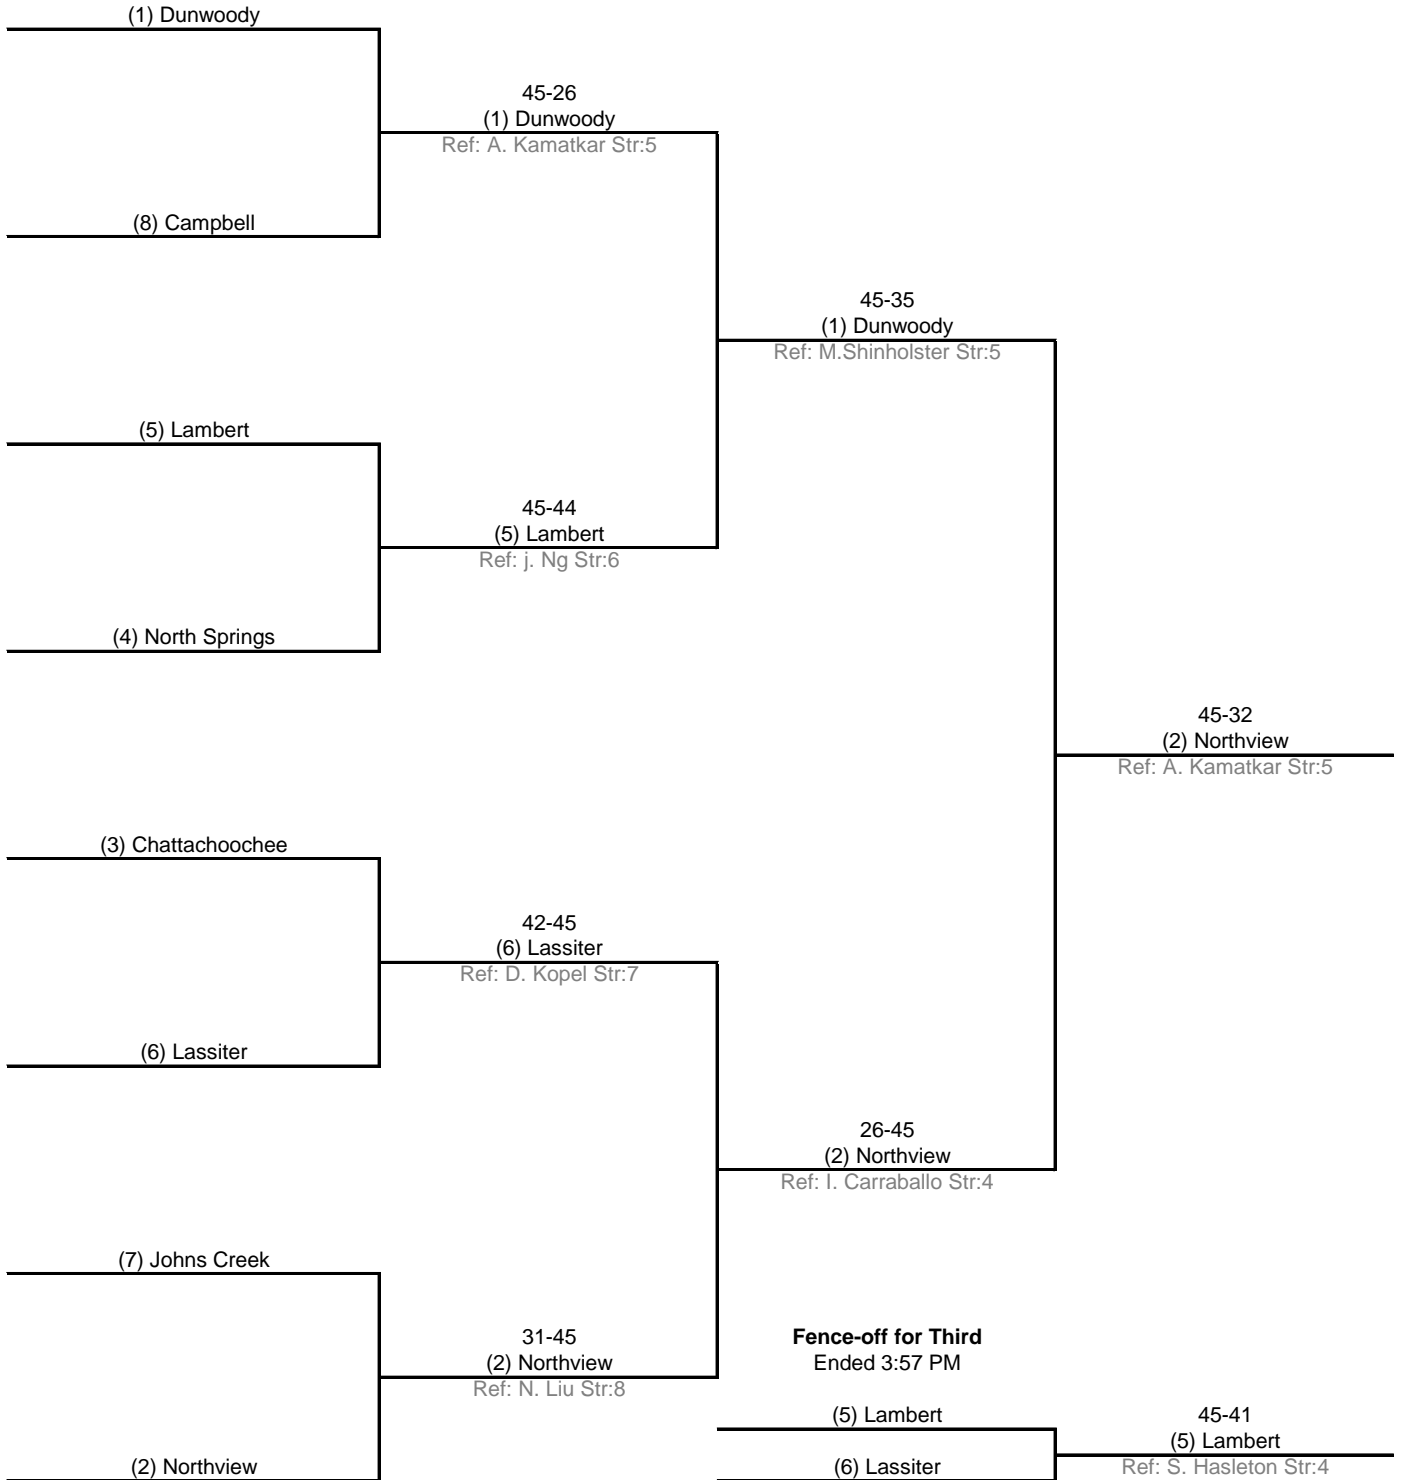

Table of 8
Ended 1:38 PM

Semi-finals
Ended 2:45 PM

Final
Ended 4:14 PM

Georgia High School Fencing League: Team Championship
1 Feb 20 - North Springs
Team Women's Épée

Round 2: Match Scores

Table of 8

Match 1					Match 2								
#	(8) Campbell	TS	Score	TS	(1) Dunwoody	#	(4) North Springs	TS	Score	TS	(5) Lambert	#	
6	Bowman, Alice	0	0	5	5	3	Dada, Madeleine	5	5	0	0	6	Shim, Emma
5	Tenenbaum, Nicola	4	4	10	5	1	Hawkins, Sophia	2	7	10	10	5	Lee, Calla
4	English, Marli	2	6	15	5	2	Roden, Stella	4	11	11	1	4	Kim, Kayley
6	Bowman, Alice	3	9	20	5	1	Hawkins, Sophia	8	19	20	9	6	Shim, Emma
4	English, Marli	5	14	25	5	3	Dada, Madeleine	6	25	22	2	R	Vladimirova, Alisa
5	Tenenbaum, Nicola	3	17	30	5	2	Roden, Stella	2	27	30	8	5	Lee, Calla
4	English, Marli	2	19	34	4	1	Hawkins, Sophia	8	35	33	3	R	Vladimirova, Alisa
R	Grimes, Kayli	6	25	40	6	2	Roden, Stella	0	35	33	0	6	Shim, Emma
5	Tenenbaum, Nicola	1	26	45	5	3	Dada, Madeleine	9	44	45	12	5	Lee, Calla
					D26	V45						D44	V45

Match 3					Match 4								
#	(6) Lassiter	TS	Score	TS	(3) Chattahoochee	#	(2) Northview	TS	Score	TS	(7) Johns Creek	#	
3	Guerra, Robin	2	2	5	5	6	Gilbreth, Gracie	5	5	4	4	6	Huynh, Olivia
1	Sanks, Joyce	6	8	10	5	5	Lim, Christina	4	9	10	6	5	Feng, Kelly
2	Burke, Kate	4	12	15	5	4	Huang, Hannah	6	15	10	0	4	Li, Nicole
1	Sanks, Joyce	2	14	15	0	6	Lim, Christina	5	20	15	5	6	Huynh, Olivia
3	Guerra, Robin	9	23	20	5	4	Gilbreth, Gracie	5	25	16	1	4	Li, Nicole
2	Burke, Kate	7	30	29	9	5	Huang, Hannah	5	30	25	9	5	Feng, Kelly
1	Sanks, Joyce	5	35	32	3	4	Lim, Christina	5	35	25	0	R	Carr, Stephanie
2	Burke, Kate	3	38	37	5	6	Huang, Hannah	5	40	27	2	6	Huynh, Olivia
3	Guerra, Robin	7	45	42	5	5	Gilbreth, Gracie	5	45	31	4	5	Feng, Kelly
					V45	D42						V45	D31

Semi-Finals

Match 1					Match 2								
#	(5) Lambert	TS	Score	TS	(1) Dunwoody	#	(2) Northview	TS	Score	TS	(6) Lassiter	#	
3	Lee, Calla	5	5	3	3	6	Lim, Christina	4	4	5	5	3	Guerra, Robin
1	Kim, Kayley	0	5	10	7	5	Gilbreth, Gracie	4	8	10	5	1	Sanks, Joyce
2	Shim, Emma	2	7	15	5	4	Huang, Hannah	7	15	11	1	2	Burke, Kate
1	Kim, Kayley	2	9	20	5	6	Lim, Christina	5	20	15	4	1	Sanks, Joyce
3	Lee, Calla	9	18	25	5	4	Huang, Hannah	5	25	18	3	3	Guerra, Robin
2	Shim, Emma	4	22	30	5	5	Gilbreth, Gracie	5	30	18	0	R	Brooks, Mya
1	Kim, Kayley	4	26	34	4	4	Huang, Hannah	5	35	19	1	1	Sanks, Joyce
2	Shim, Emma	4	30	40	6	6	Lim, Christina	5	40	24	5	2	Burke, Kate
3	Lee, Calla	5	35	45	5	5	Gilbreth, Gracie	5	45	26	2	3	Guerra, Robin
					D35	V45						V45	D26

Finals

Match 1							
#	(2) Northview	TS	Score	TS	(1) Dunwoody	#	
6	Lim, Christina	0	0	0	0	3	James, Josie
5	Huang, Hannah	10	10	5	5	1	Murphy, Megan
4	Gilbreth, Gracie	5	15	12	7	2	Gelber, Sara
6	Lim, Christina	5	20	12	0	1	Murphy, Megan
4	Gilbreth, Gracie	5	25	19	7	3	James, Josie
5	Huang, Hannah	5	30	22	3	2	Gelber, Sara
4	Gilbreth, Gracie	5	35	22	0	R	Soderberg, Hannah
6	Lim, Christina	5	40	28	6	2	Gelber, Sara
5	Huang, Hannah	5	45	32	4	3	James, Josie
					V45	D32	

Fence-off for Third

Match 1							
#	(6) Lassiter	TS	Score	TS	(5) Lambert	#	
3	Guerra, Robin	4	4	5	5	6	Shim, Emma
1	Sanks, Joyce	2	6	10	5	5	Lee, Calla
2	Burke, Kate	5	11	15	5	4	Kim, Kayley
1	Sanks, Joyce	6	17	20	5	6	Shim, Emma
3	Guerra, Robin	8	25	24	4	4	Kim, Kayley
2	Burke, Kate	5	30	29	5	5	Lee, Calla
1	Sanks, Joyce	5	35	32	3	4	Kim, Kayley
2	Burke, Kate	3	38	38	6	6	Shim, Emma
3	Guerra, Robin	3	41	45	7	5	Lee, Calla
					D41	V45